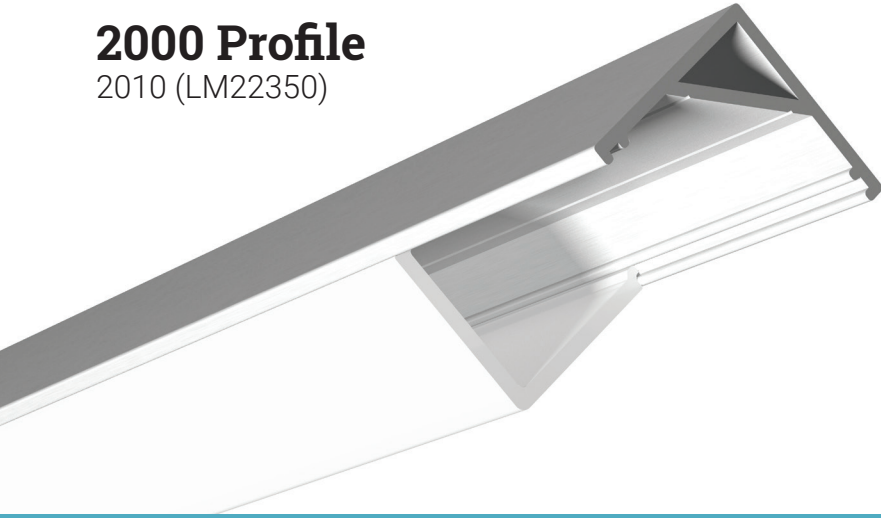

# 2000 Profile

2010 (LM22350)

## 2000 Series

Dimensional drawing

**Well focused on the task!** Offering lighting at **45°** without hot spots\*, the 2000 Series excels in lighting products in sales stands, keeping a minimalist style.

### Features

- Offers 45° oriented lighting
- Designed to give a uniform light without hot spots\* with an opal lens and a strip of 120 LEDs per meter or more.
- Custom length by sections of 2 to 240 inches (6m).
- Application guide for 10mm (3/8-inch) LED strip or less.
- Made of ALCOA 6063 T-5 aluminum alloy increasing heat dissipation.
- Its use increases the lifetime of your LED strip.
- Compatible with several installation accessories.