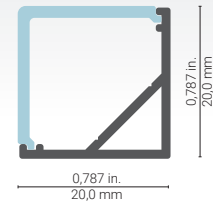

## 2000 Series

Dimensional drawing

**Well focused on the task!** Offering lighting at **45°** without hot spots\*, the 2000 Series excels in lighting products in sales stands, keeping a minimalist style.

### Features

- Offers 45° oriented lighting
- Designed to give a uniform light without hot spots\* with an opal lens and a strip of 120 LEDs per meter or more.
- Custom length by sections of 2 to 240 inches (6m).
- Application guide for 10mm (3/8-inch) LED strip or less.
- Made of ALCOA 6063 T-5 aluminum alloy increasing heat dissipation.
- Its use increases the lifetime of your LED strip.
- Compatible with several installation accessories.

### LED strip compatibility

Compatible with LED strips up to **14mm** wide.

- B3528-xxV-60 - 8mm - 4.8W (95 lm/ft)
- B3528-xxV-120 - 8mm - 9.6W (220 lm/ft)
- B3528-xxV - 120H - 5mm - 9.6W (220 lm/ft)
- B3528-24V - 180H - 5mm - 14.4W (288 lm/ft)
- B3528-xxV-240 - 14mm - 19.5W (410 lm/ft)
- B5050-xxV-60 - 10mm - 14.4W (407 lm/ft)
- B5050-xxV-72 - 10mm - 17.8W (488 lm/ft)